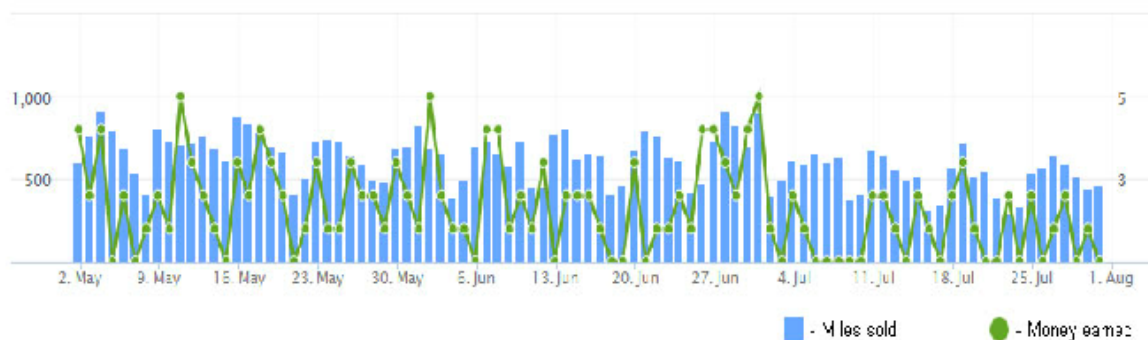

Welcome Jozef

[Log out](#) | [My account](#)

Subscribe for news

> [Subscribe](#)

MYLE FLY

Liquidizing the Loyalty Clubs...

My Dashboard

Airline

Date Range

27 000

Miles for Sale

135 000

Miles Sold

$130,41

None Cash Balance

$531,54

Cash Balance

$661,95

Total Income

[$ My Profile](#)

[$ Add airline](#)

[$ Cashout](#)

Book a Flight now

☒ Roundtrip ☐ One way

Leaving from

Going to

Departure Date

Returning Date

Passangers

Class